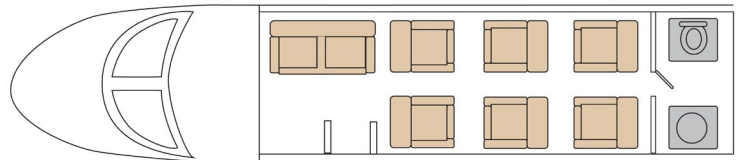

CITATION XLS: N134FM

Power & Performance - Elegance & Luxury

The Citation XLS offers the comfort and capacity of a mid-size jet while still retaining the short field performance and operating efficiencies of many light jets. The 5' 8" stand up cabin comfortably accommodates eight passengers with a ninth smaller seat located in the aft lavatory. Passengers will have access to a fully enclosed washroom partitioned by sliding wood doors.

This aircraft is equipped with a two-place, leather side-facing couch with fold down center armrest and six leather, pedestal (swivel) passenger seats. These seats are furnished with pillow top head rests and stowable armrests and each has access to manual window shades with soft touch window reveals. Experience the simple elegance of the XLS.

Comfort, Performance, No Compromises.

Year Manufactured	2005
Year of Interior	2015
Repaint	2015
Capacity	8+1 guests
Range	1,974 sm
Wi-Fi	Domestic